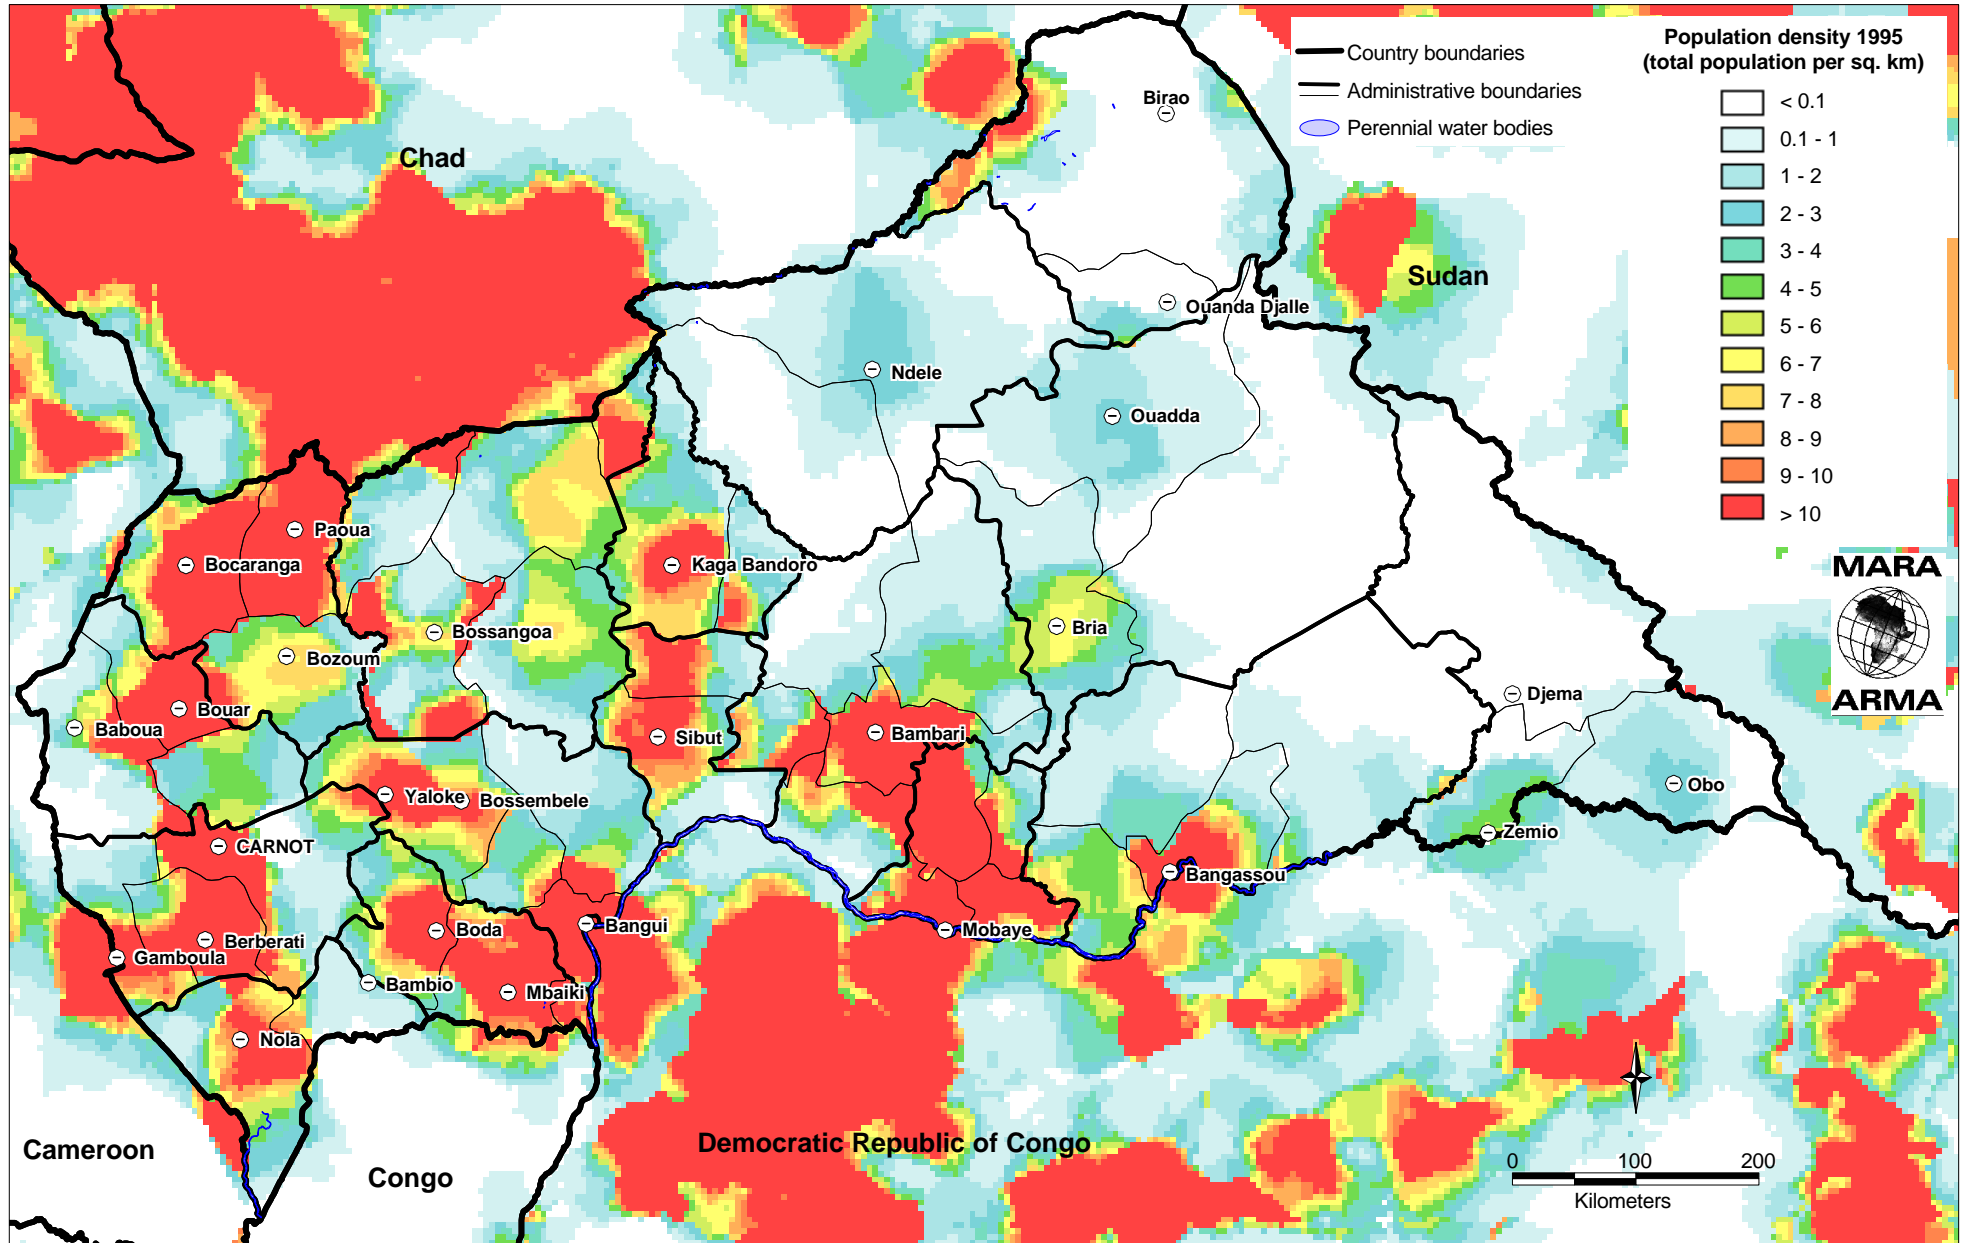

Central African Republic: Total Population Distribution 1995

This map is a product of the MARA/ARMA collaboration (<http://www.mara.org.za>). July 2001, Medical Research Council, PO Box 17120, Congella, 4013, Durban, South Africa
 CORE FUNDERS of MARA/ARMA: International Development Research Centre, Canada (IDRC); The Wellcome Trust UK; South African Medical Research Council (MRC);
 Swiss Tropical Institute, Multilateral Initiative on Malaria (MIM) / Special Programme for Research & Training in Tropical Diseases (TDR), Roll Back Malaria (RBM).

Africa Population Database: Deichmann, U. 1996. World Resources Institute (WRI), <http://www.grid2.cr.usgs>. Topographical data: African Data Sampler, WRI, http://www.igc.org/wri/sdis/maps/ads/ads_idx.htm.